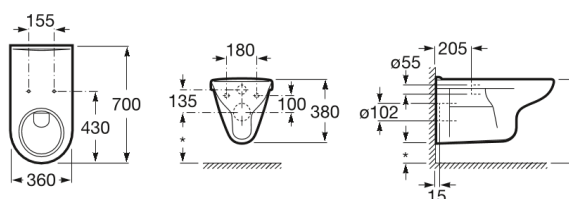

ACCESS

Wall-hung WC

DIMENSIONS

Length 360 mm
Width 700 mm

COLOURS AND FINISHES

 00 White

TECHNICAL DRAWINGS

*According to current regulations for accesible products.

804052..1

Duplo WC One Smart - Built-in structure with compact dual flush cistern and flexible inlet pipe for smart toilets. Ø 90 / Ø 110 elbow

890078020

Duplo WC One Freestanding - Built-in structure with compact freestanding dual flush cistern for wall-hung WC. Ø 90 / Ø 110 elbow

890077020

Duplo WC One Compact - Built-in structure with compact dual flush cistern for wall-hung WC. Ø 90 / Ø 110 elbow

890073020

Basic WC One Compact - Built-in structure with compact dual flush cistern for wall-hung WC. Ø 90 / Ø 110 elbow.

890070120

Duplo WC One - Built-in structure with dual flush cistern for wall-hung WC. Ø 90 / Ø 110 elbow

890070020

Duplo WC Fluxor - Built-in structure for wall-hung WC with dual flush valve. Ø 90 / Ø 110 elbow.